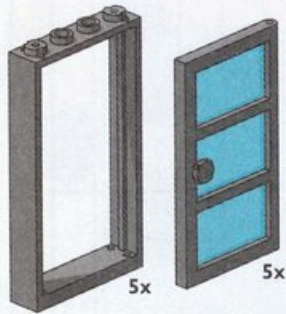

NEW!

T. #10012 Assorted Yellow Plates 42 piece bag \$4.99

LOADS of the bricks you need!

AGES 4+

U. #B003 1 x 4 x 6 Black Door with Green Panes and Red Frames \$9.99

V. #3449 1 x 4 x 6 Black Door with Blue Panes and Black Frames \$9.99